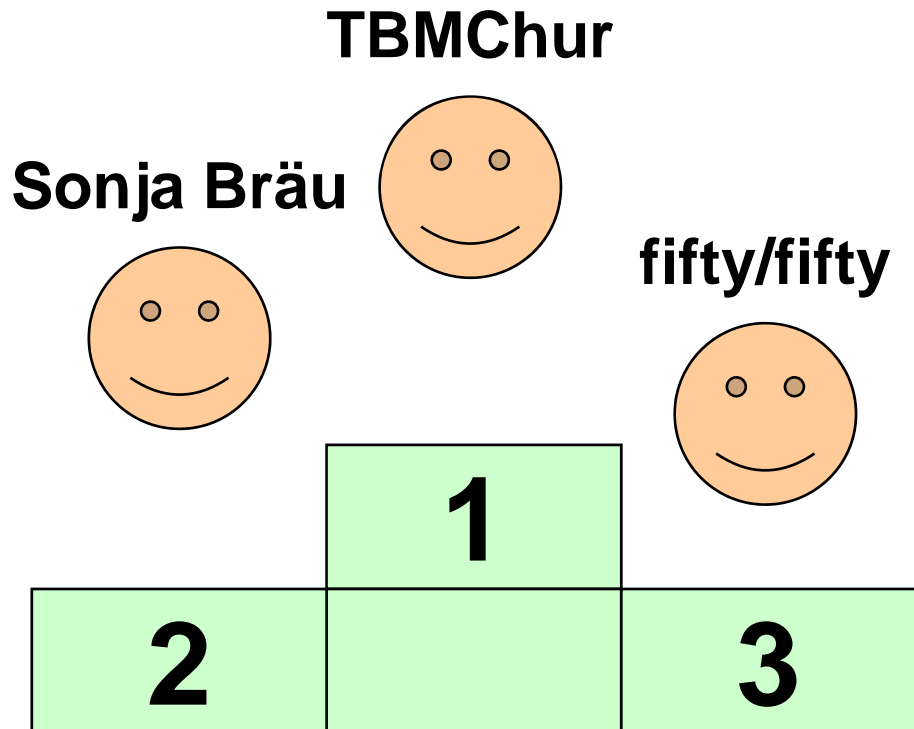

www.RobOlympics.ch

Linienfolgen (Mindstorms)

Let's go Ladys

fifty/fifty

Sonja Bräu

Rang	Team	Zeit
1	Let's go Ladys	13.23
2	fifty/fifty	13.78
3	Sonja Bräu	16.57
4	Chief In da House	21.03
5	Pipeline 51	22.77
6	ID-45	24.52
7	TBMChur	24.79
8	gesirada	26.72
9	KZU Robots	40.4
10	RoboFighter	44.18
11	Eyliner	44.67
12	COMES	44.7
13	Intergalactic	46.2
14	robidog	67.55

MiniSumo (Mindstorms)

Pipeline 51

Rang	Team
1	Pipeline 51
2	Töfflibuebe
3	Siebesieche
4	Let's go Ladys
5	fifty/fifty
5	KZU Robots
7	ID-45
7	Intergalactic
9	Chief In da House
9	Sonja Bräu
9	gesirada
9	robidog
9	TBMChur
14	Axiom
14	RoboFighter
14	Rüti-M2J
14	SumOmat

Zielfahrt (Mindstorms)

Rang	Team	Distanz
1	TBMChur	1mm
2	Sonja Bräu	3mm
3	fifty/fifty	4mm
4	Chief In da House	6mm
4	Let's go Ladys	6mm
4	Pipeline 51	6mm
4	Schnegges	6mm
8	KZU Robots	8mm
9	COMES	17mm
10	ID-45	40mm
10	RoboFighter	40mm
12	Intergalactic	215mm