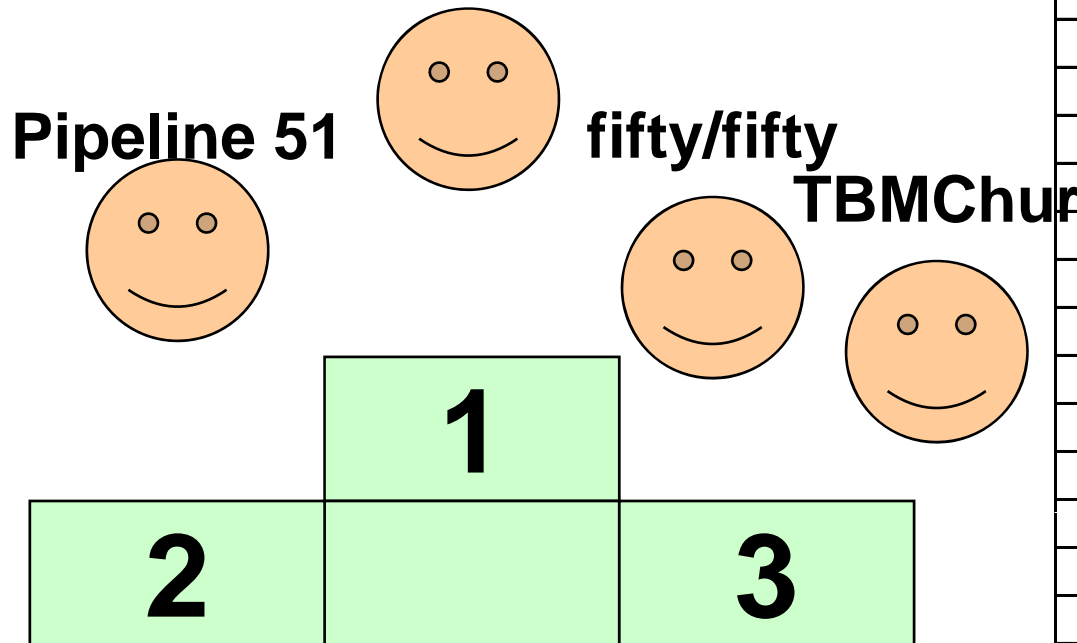

Gesamtwertung (Mindstorms)

Let's go Ladys

Rang	Team	Pkt.
1	Let's go Ladys	15
2	Pipeline 51	16
3	fifty/fifty	21
3	TBMChur	21
5	Sonja Bräu	26
6	Chief In da House	31
7	ID-45	41
8	KZU Robots	50
9	gesirada	66
10	Siebesieche	73
11	COMES	76
11	Intergalactic	76
13	Töfflibuebe	77
14	RoboFighter	78
15	robidog	89
16	Schnegges	92
17	No Idea	94
18	Schatzsucher	95
19	Eyelinor	99
20	Axiom	102
20	Rüti-M2J	102
20	SumOmat	102