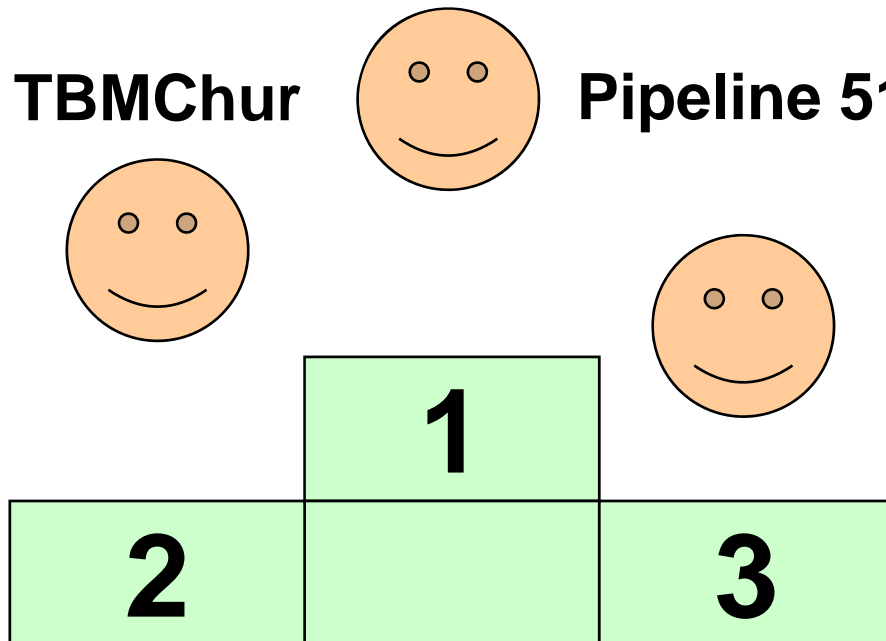

Zielfahrt (Mindstorms)

Rang	Team	Distanz
1	TBMChur	1mm
2	Sonja Bräu	3mm
3	fifty/fifty	4mm
4	Chief In da House	6mm
4	Let's go Ladys	6mm
4	Pipeline 51	6mm
4	Schnegges	6mm
8	KZU Robots	8mm
9	COMES	17mm
10	ID-45	40mm
10	RoboFighter	40mm
12	Intergalactic	215mm

www.RobOlympics.ch

Treasure Hunt (Mindstorms)

Let's go Lady

TBMChur

Pipeline 51

Rang	Team
1	Let's go Ladys
2	TBMChur
3	Pipeline 51
4	Siebesieche
5	gesirada
6	KZU Robots
7	fifty/fifty
7	Schatzsucher
9	Chief In da House
9	Töfflibuebe
11	Sonja Bräu
11	COMES
11	ID-45