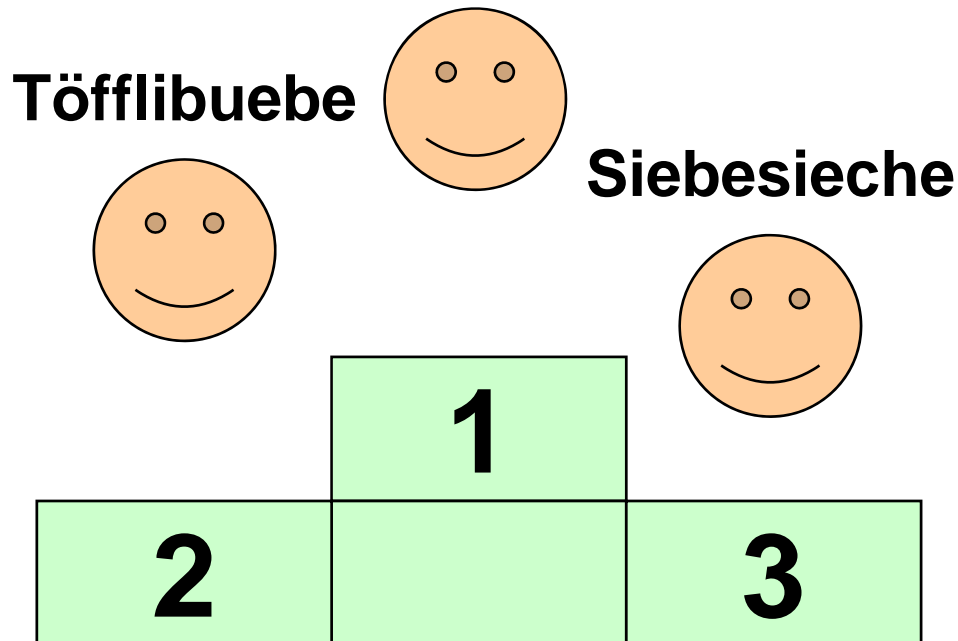

MiniSumo (Mindstorms)

Pipeline 51

Rang	Team
1	Pipeline 51
2	Töfflibuebe
3	Siebesieche
4	Let's go Ladys
5	fifty/fifty
5	KZU Robots
7	ID-45
7	Intergalactic
9	Chief In da House
9	Sonja Bräu
9	gesirada
9	robidog
9	TBMChur
14	Axiom
14	RoboFighter
14	Rüti-M2J
14	SumOmat